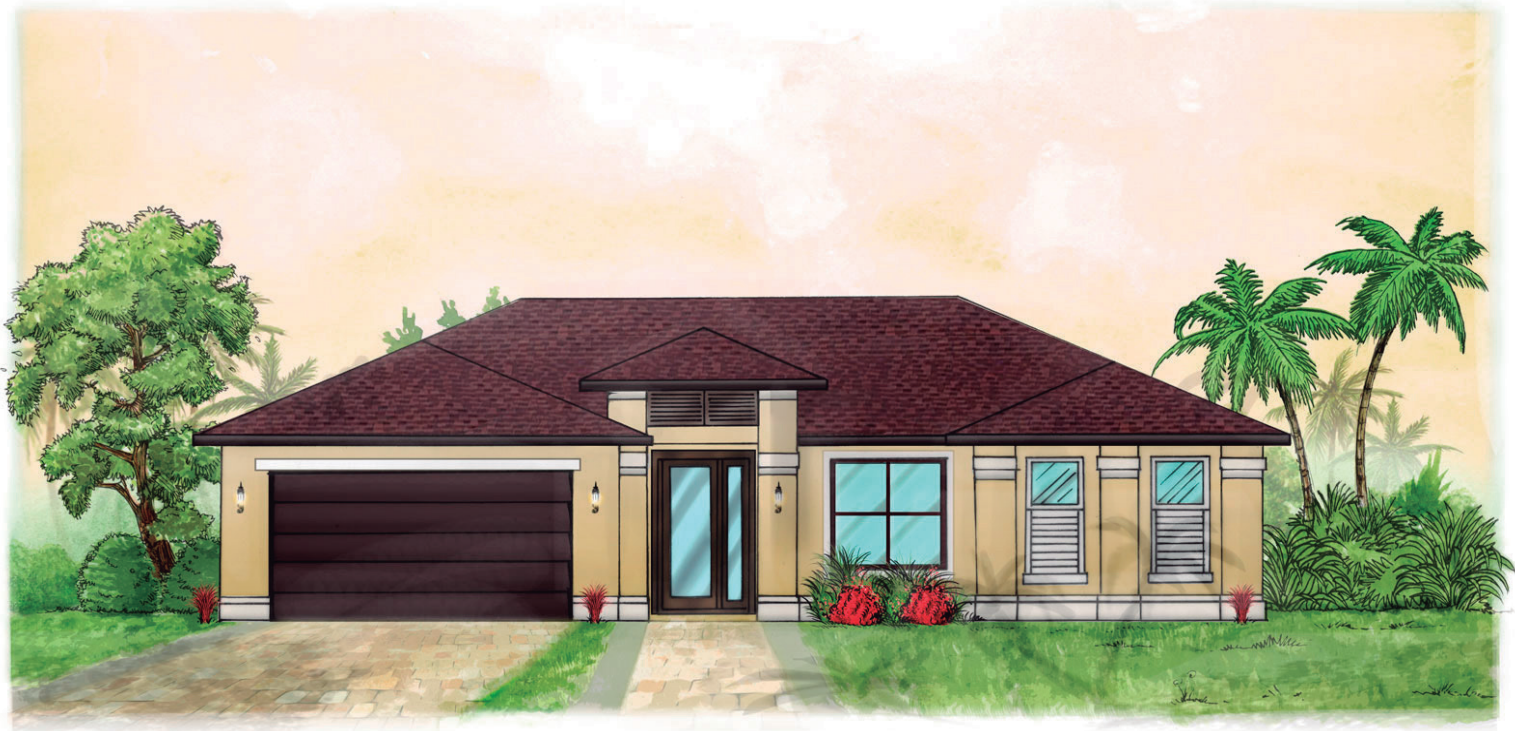

Brunetta¹

TOTAL AREA: 2476 sf

FEATURES:

- 1640 sf Living Area
- 3 Bedrooms
- 2 Bathrooms
- 2 Car Garage
- Lanai

Brunetta